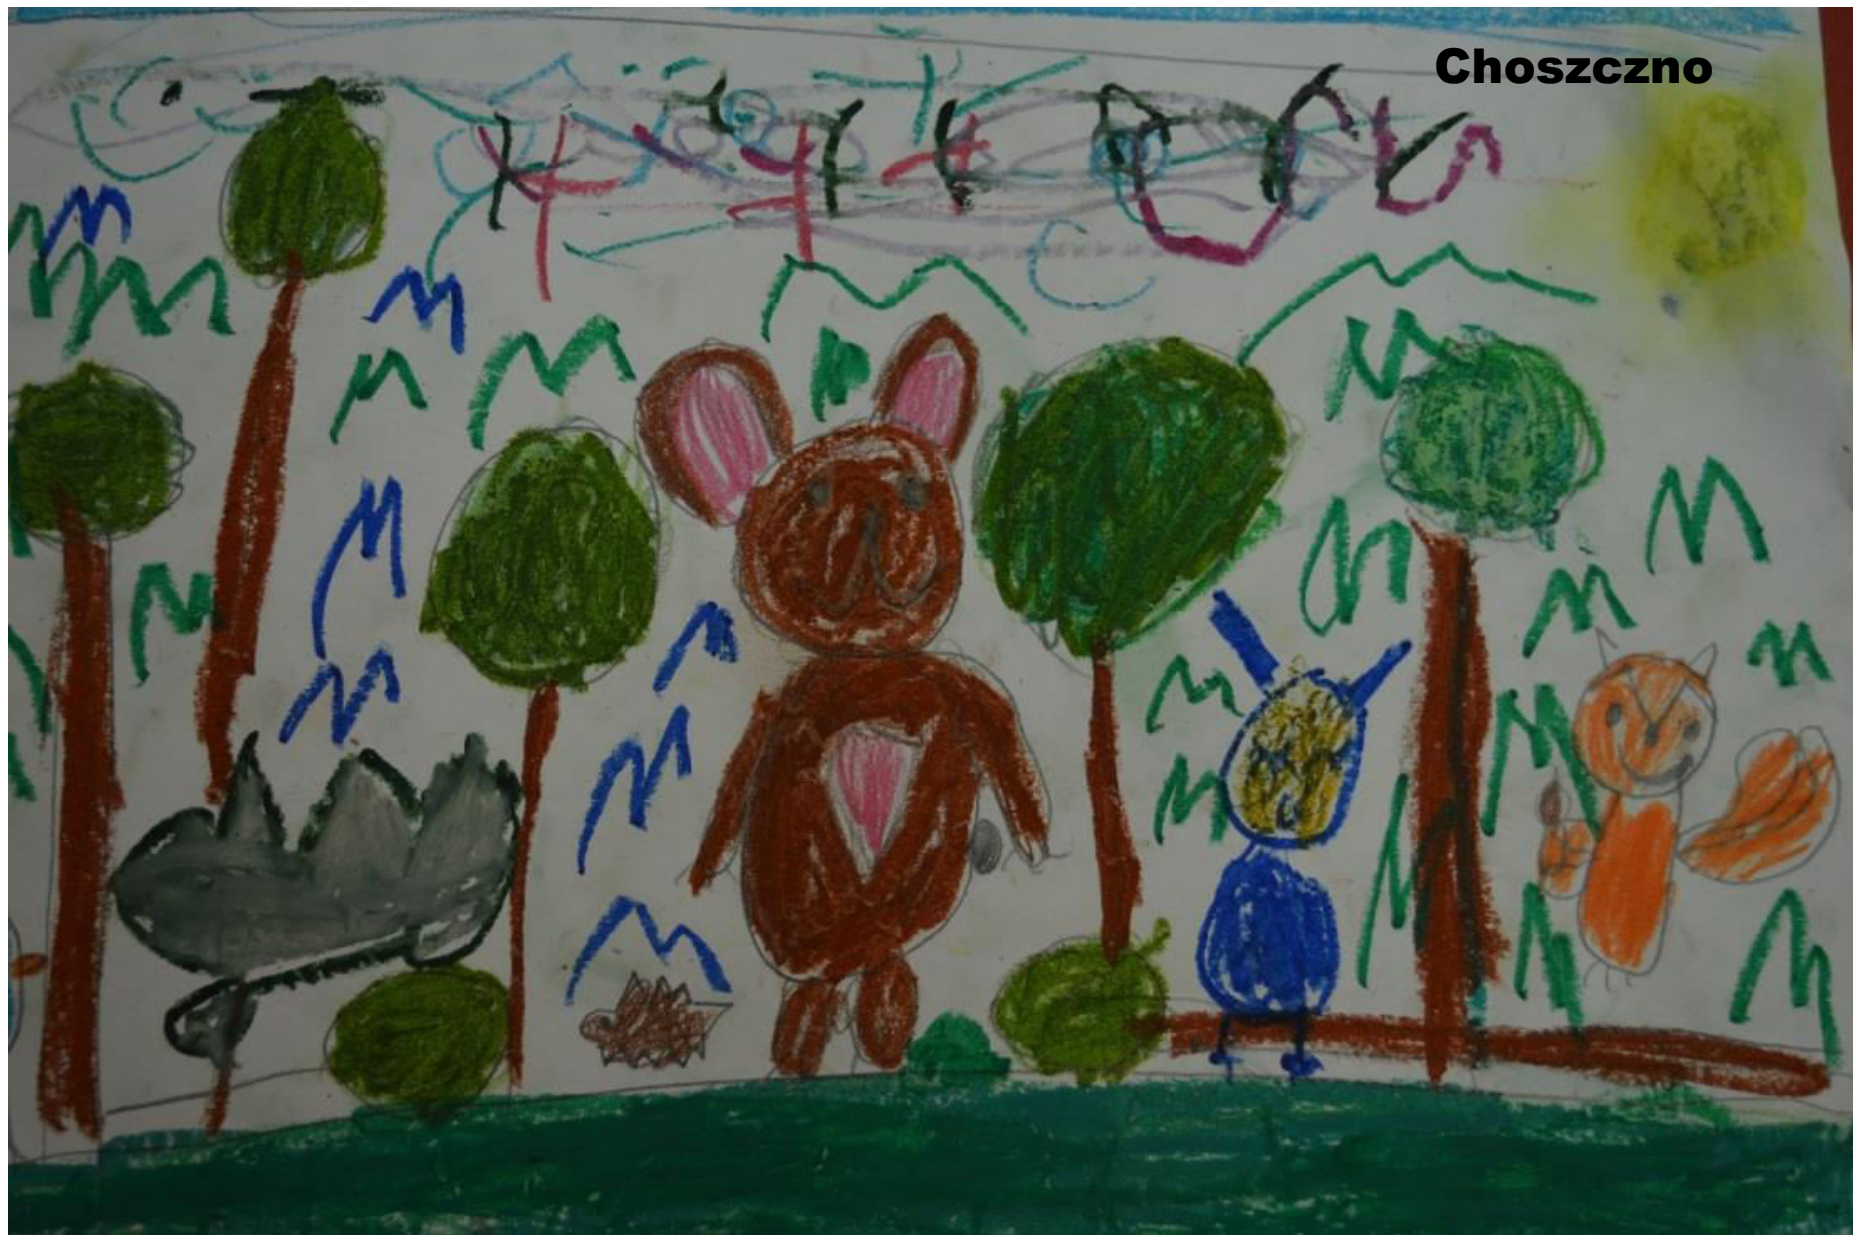

Choszczno

Ostrowiec Świętokrzyski

MILENKA

A close-up photograph of a leaf, showing a dense network of veins in shades of orange, red, and yellow. The veins are prominent and create a complex, grid-like pattern across the leaf's surface. The overall color palette is warm and autumnal.

Choszczno

A close-up photograph of a leaf, showing its intricate vein structure. The leaf's color is a mix of warm tones, including bright yellow, orange, and deep red. The veins are clearly visible, creating a complex, grid-like pattern across the surface. In the center of the image, the word "Lis" is written in a large, bold, black, sans-serif font. The letters are solid black and stand out prominently against the textured, multi-colored background of the leaf. The overall composition is centered and balanced, with the text acting as the primary focal point.