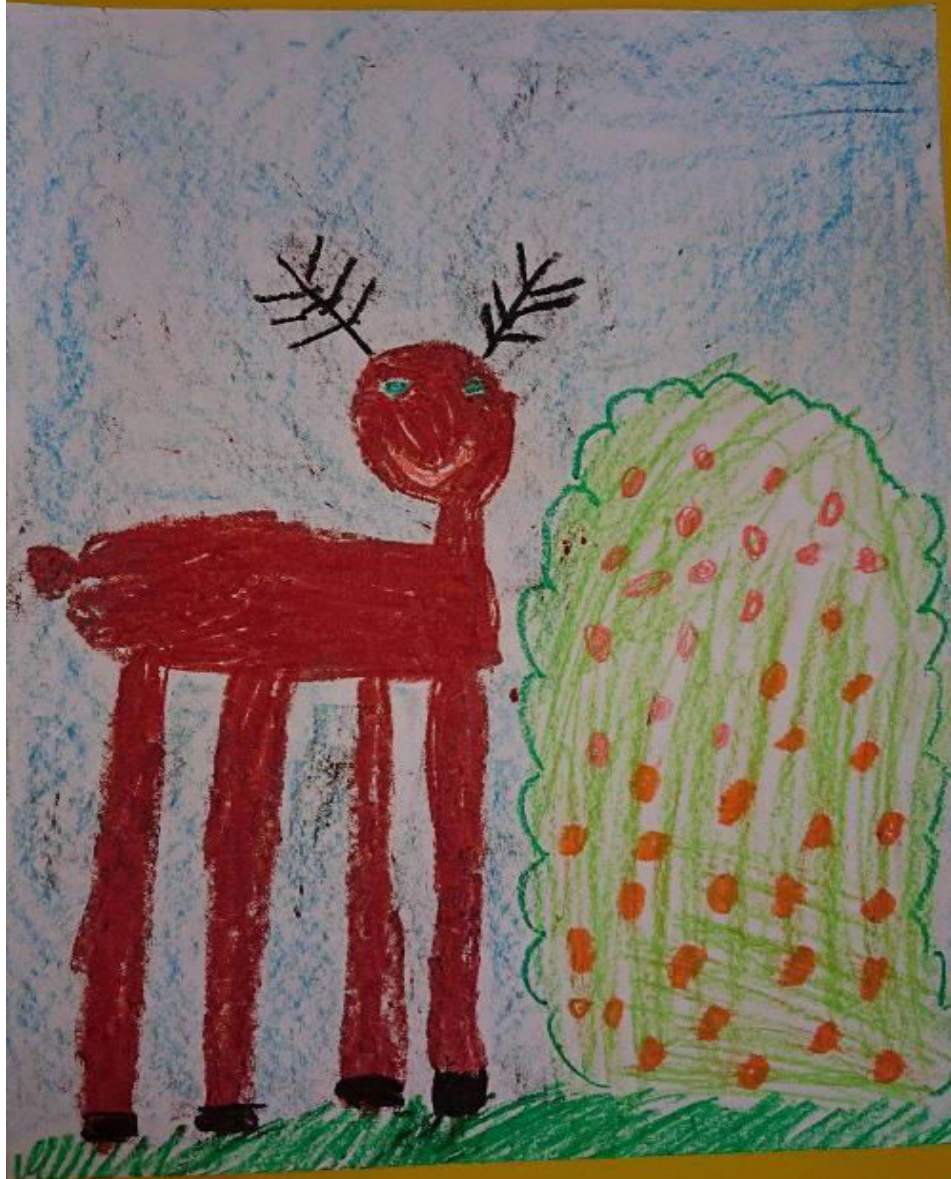

Ostrowiec Świętokrzyski